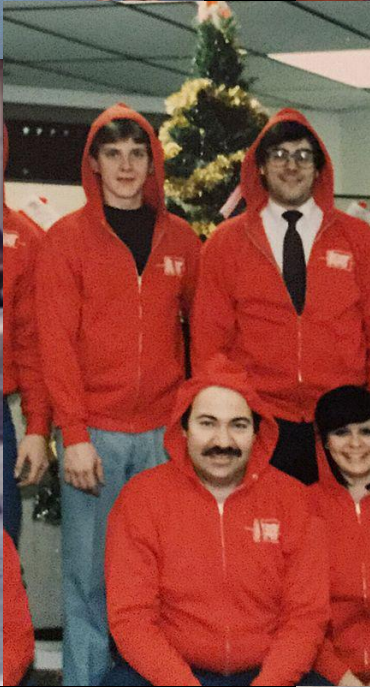

A woman with blonde hair, wearing large black-rimmed glasses, a vibrant floral dress in shades of pink, orange, and green, and a thick blue beaded necklace. She is sitting in a silver metal lawn chair on a grassy lawn, holding a green can in her right hand. The background is a white brick wall. The image is presented as a split-screen or double exposure, with the woman appearing on both the left and right sides. A small white table with a pink object on it is visible between the two chairs.

*Mom*

COSTUME MOODBOARD

*Desira Pesta*

COLLEEN

ED

KATHY

BARB