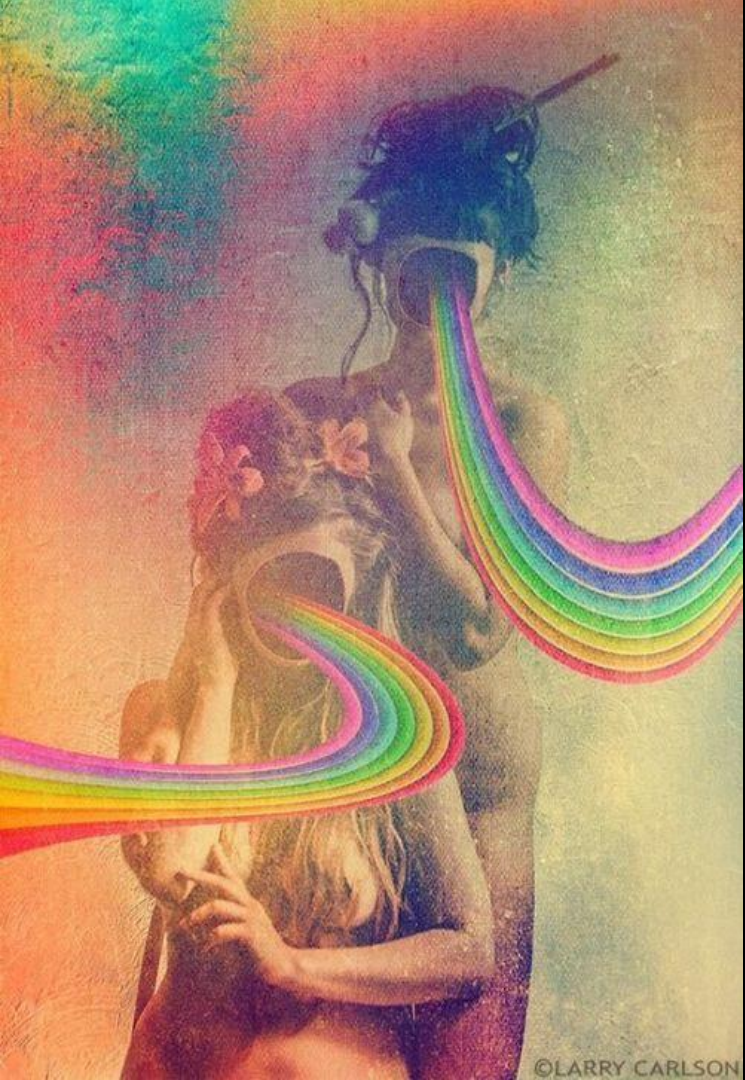

S I S ...
T.... E
R... . S

STOP

A black and white profile photograph of a woman with light-colored hair, wearing a black headband. She is looking towards the right. The background is a blurred outdoor setting, possibly a rocky shore or a field. The name 'Caroline' is written in a white, elegant cursive font across the lower right portion of the image.

z

z

y

IM SORRY I WASNT
WHAT YOU WANTED

COLORS

COLORS

A photograph of a winding road through a forest. The road is paved and curves to the right. On the right side of the road, there is a metal guardrail. The forest is dense with trees, some of which are bare, suggesting a late autumn or winter setting. The sky is overcast and grey. The word "ALYSSA" is overlaid in large, bold, white, italicized capital letters on the left side of the image.